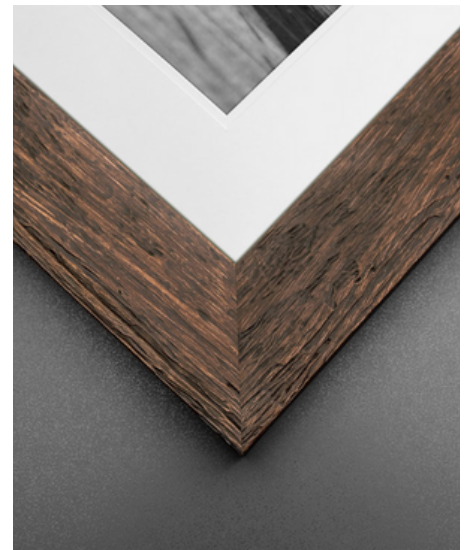

## FARROW

A classic, elegant look with a vintage style. A subtle woodgrain and a cascade of moulded steps leading to a drop recess.

Available in Whitewash, Black, Blue/Grey, Slate Grey, Pale Grey, Light Brown, Cream & Distressed Grey.

## WOODLAND

A heavy wood grain texture covering the body of the frame - perfect for both rustic and modern interior styles.

Available in Brown, Whitewash, Charcoal & Grey

12 x 10 Frame	Scandi - £107	Farrow - £130	Woodland - £135
16 x 12 Frame	Scandi - £122	Farrow - £143	Woodland - £149
20 x 16 Frame	Scandi - £152	Farrow - £173	Woodland - £181